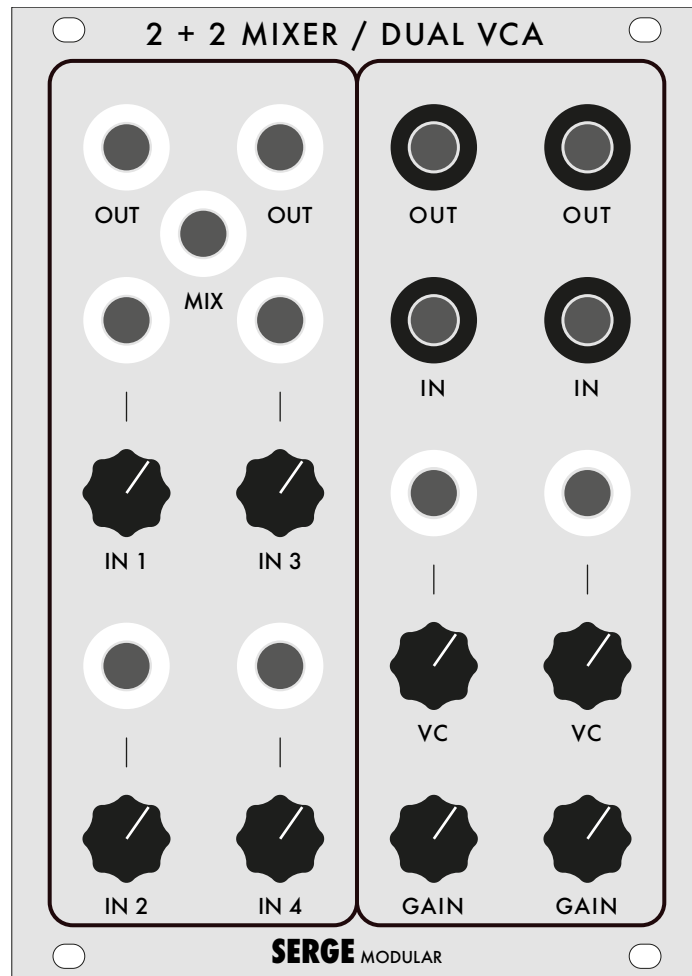

SERGE

2 + 2 MIXER: 2 independent DC coupled mixers, each with 2 input channels. CV and audio welcome. **MIX** output provides the sum of all 4 channels.

Color Scheme

white: DC coupled, CV or audio

black: AC coupled

Size: 18HP
 skiff-friendly
 (< 26mm deep)
 Power:
 55mA @ +12V
 50mA @ -12V

DUAL VCA: the audiophile and distortion-happy VCA taken from the Stereo Mixer. It has a special exponential response that imitates the behavior of the early Serge VCAs and allows massive amplification and overdrive.

Warning: the resulting signal can get very high amplitudes (up to 16Vpp) and allows squaring of a sine or triangle wave.